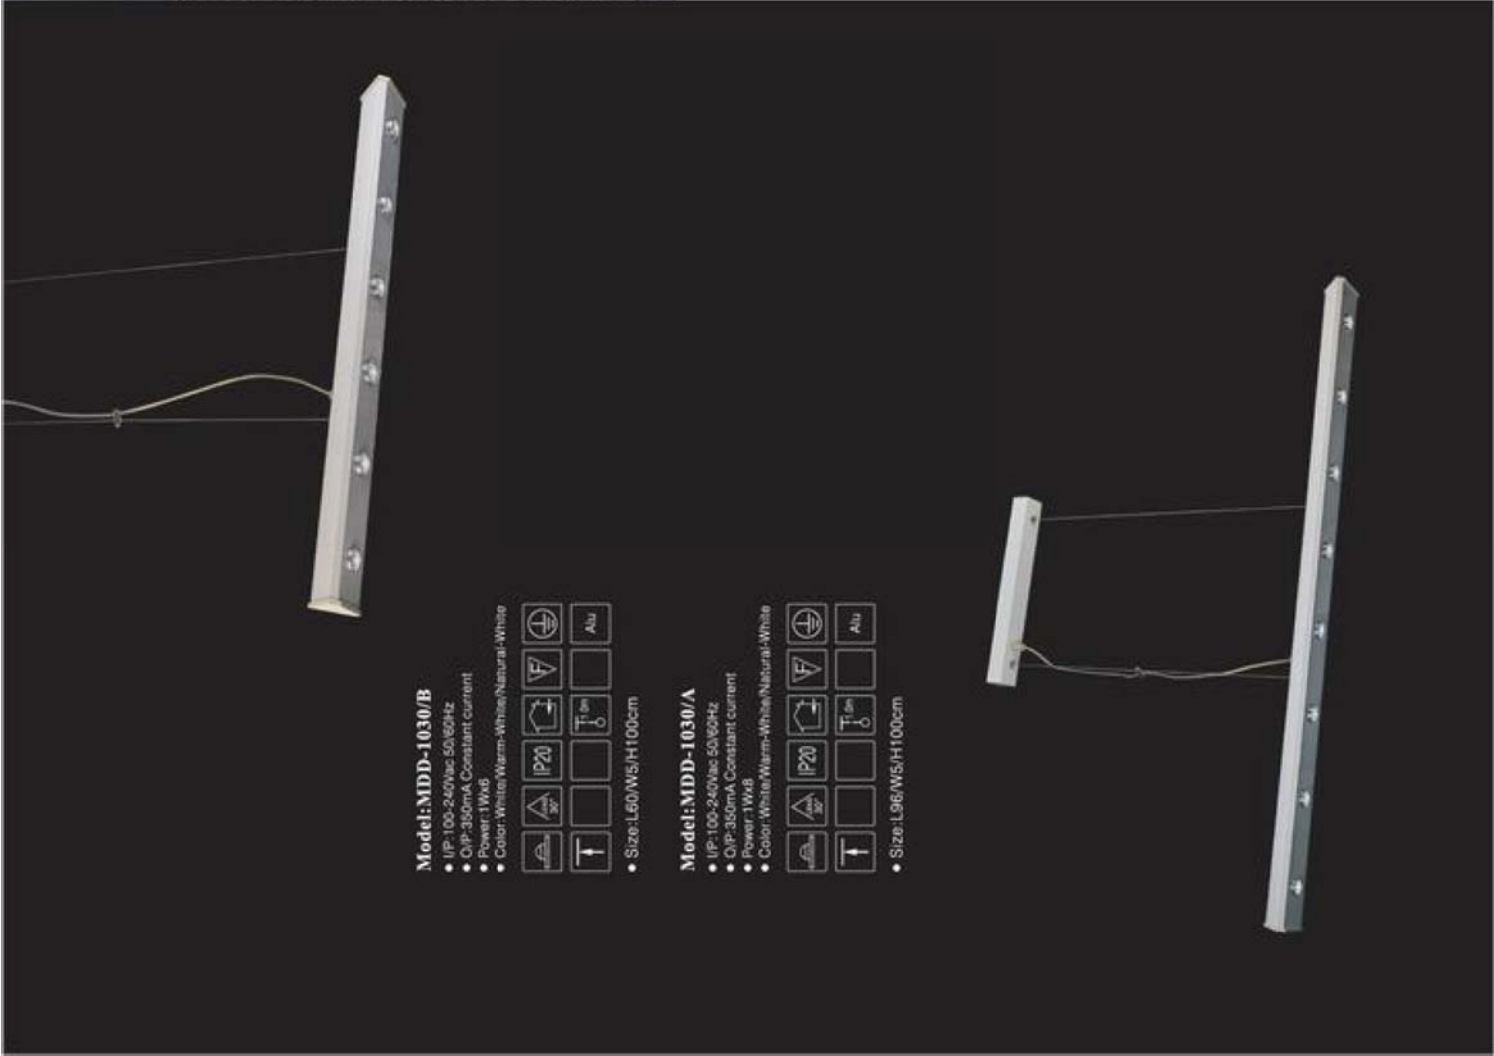

Model: MDD-1030/B

- IP: 100-240Vac 50/60Hz
- O/P: 350mA Constant current
- Power: 1Wx8
- Color: White/Warm-White/Natural-White

- Size: L60/W5/H100cm

Model: MDD-1030/A

- IP: 100-240Vac 50/60Hz
- O/P: 350mA Constant current
- Power: 1Wx8
- Color: White/Warm-White/Natural-White

- Size: L96/W5/H100cm