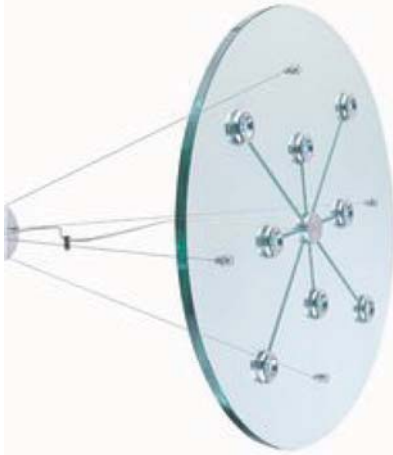

Model: MDD-2013

- IP: 100-240Vac 50/60Hz
- O/P: 350mA Constant current
- Power: 1Wx8
- Color: White/Warm-White/Natural-White

- Size: Dia56/H120cm

Model: MDD-2016

- IP: 100-240Vac 50/60Hz
- O/P: 350mA Constant current
- Power: 1Wx8
- Color: White/Warm-White/Natural-White

- Size: Dia60/H120cm