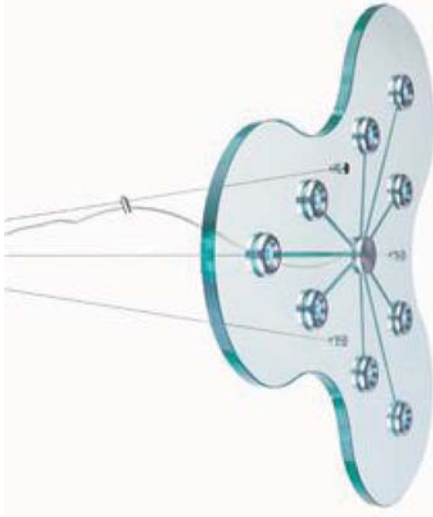

Model: MDD-2013

- IP: 100-240Vac 50/60Hz
- O/P: 350mA Constant current
- Power: 1Wx8
- Color: White/Warm-White/Natural-White

- Size: Dia56/H120cm

Model: MDD-2016

- IP: 100-240Vac 50/60Hz
- O/P: 350mA Constant current
- Power: 1Wx8
- Color: White/Warm-White/Natural-White

- Size: Dia60/H120cm

Model: MDD-2010

- IP: 100-240Vac 50/60Hz
- O/P: 350mA Constant current
- Power: 1Wx8
- Color: White/Warm-White/Natural-White

- Size: L50/W50/H120cm

Model: MDD-2014

- IP: 100-240Vac 50/60Hz
- O/P: 350mA Constant current
- Power: 1Wx8
- Color: White/Warm-White/Natural-White

- Size: Dia60/H120cm