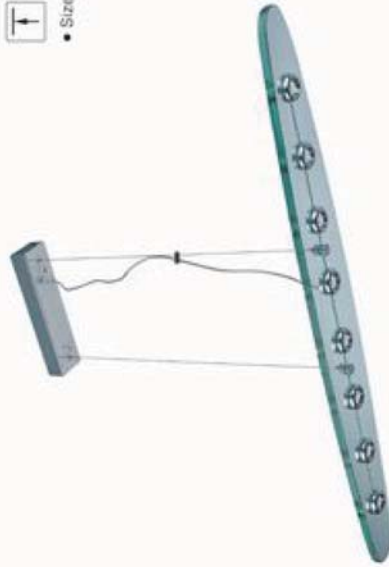

Model:MDD-2012

- IP: 100-240Vac 50/60Hz
- O/P: 350mA Constant current
- Power: 1Wx8
- Color: White/Warm-White/Natural-White

- Size: L93/W12/H120cm