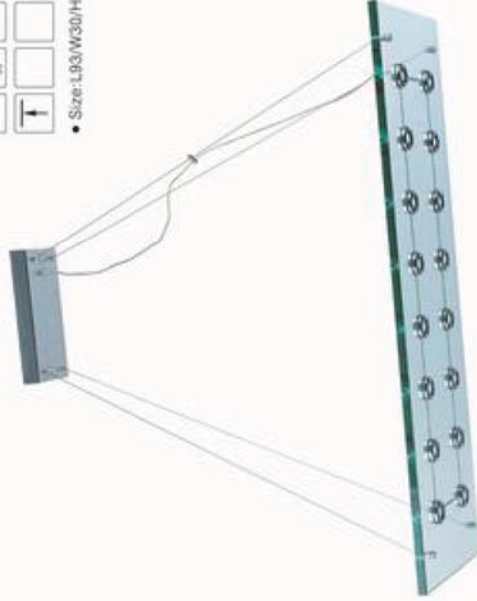

- Size: L93/W30/H120cm

Model: MDD-1001/B

- IP: 100-240V/50/60Hz
- O/P: 700mA Constant current
- Power: 3Wx3
- Color: White/Warm-White/Natural-White

- Size: Dia:48/H:120cm

EXTERIOR

UNSER LICHTEFALL DEFINIERT LEBENSÄRÄUME