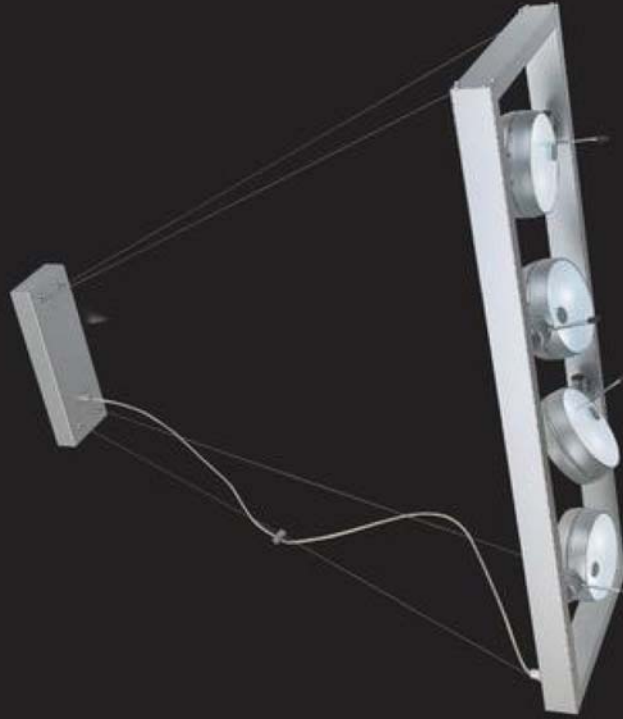

Model: MDD-1021

- IP: 100-240V/ac 50/60Hz
- O/P: 350mA Constant current
- Power: 11Wx12
- Color: White/Warm-White/Natural-White

- Size: L72/W26/H100cm