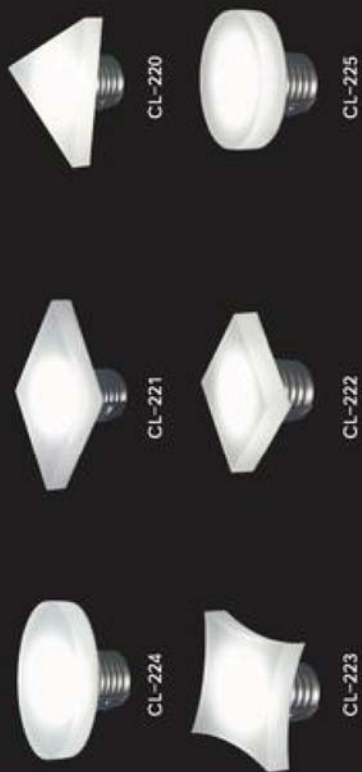

Model: MB-1068/A

- IP: 100-240Vac 50/60Hz
- OVP: DC24V 320mA
- Power: 8W
- Color: White/Warm-White

- Size: 1.62/W2/H3.5cm