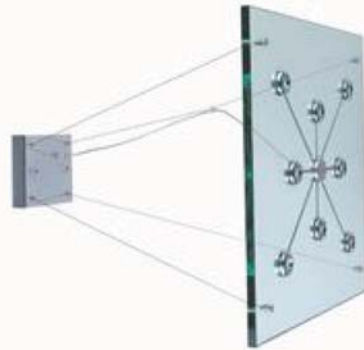

- Size: Dia60/H120cm

Model: MDD-2010

- IP: 100-240Vac 50/60Hz
- O/P: 350mA Constant current
- Power: 1Wx8
- Color: White/Warm-White/Natural-White

- Size: L50/W50/H120cm

Model: MDD-2014

- IP: 100-240Vac 50/60Hz
- O/P: 350mA Constant current
- Power: 1Wx8
- Color: White/Warm-White/Natural-White