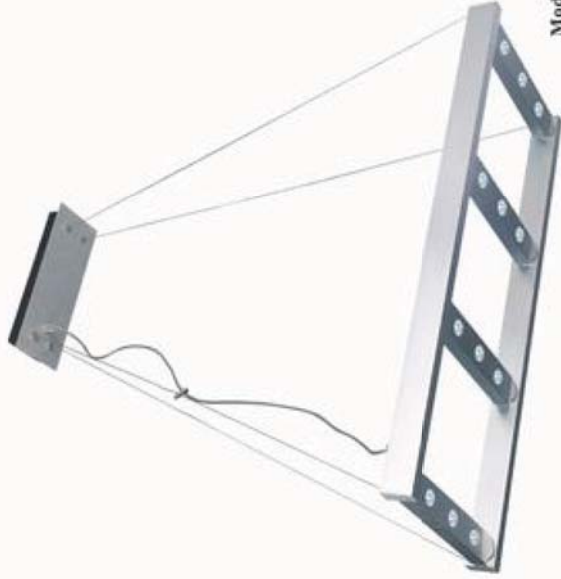

EXTERIOR

UNSER LICHTEINFALL DEFINIERT LEBENSÄRÄUME

LED INTERIEUR EXCLUSIV

Model: MDD-1018

- IP: 100-240Vac 50/60Hz
 - O/P: 350mA Constant current
 - Power: 1Wx12
 - Color: White/Warm-White/Natural-White
- | | | | |
|--|--|--|--|
| | | | |
| | | | |
| | | | |
| | | | |
- Size: L63/W28/H100cm