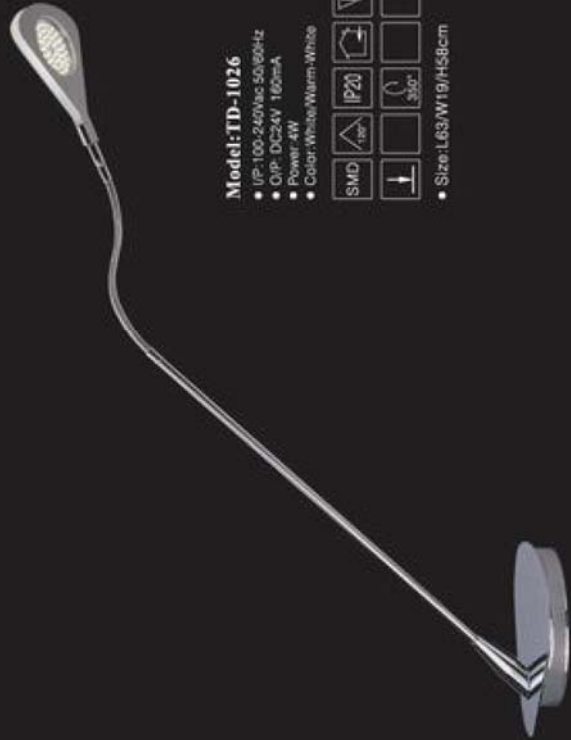

- Size: L22/W40/H6cm

Model: MB-1065

- IP: 100-240Vac 50/60Hz
- O/P: DC24V 160mA
- Power: 4W
- Color: White/Warm-White

SMD	IP20	180°	350°	Alu/ Acryl

- Size: L10/W30/H30cm

Model: TD-1026

- IP: 100-240Vac 50/60Hz
- O/P: DC24V 160mA
- Power: 4W
- Color: White/Warm-White