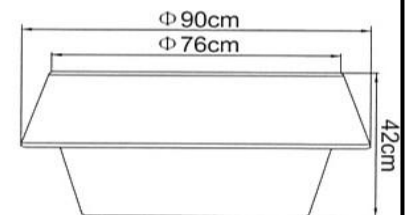

Lighting basin with E27 lampholder

Multi-functional lighting basin with E27 lampshade is one developed item based on normal lamp light source. We have many color filters to satisfy different customer's need. It is very popular in square, garden, office building and other private courtyard outdoor use.