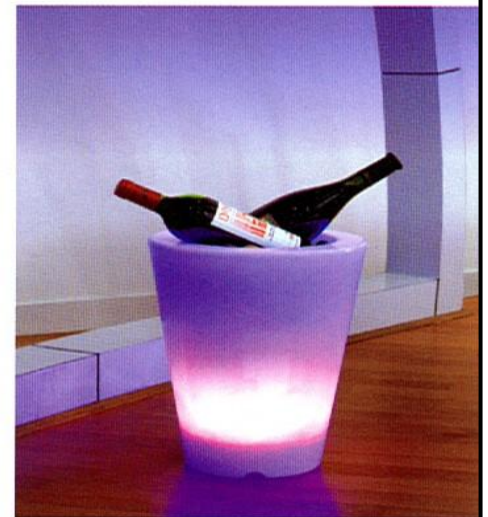

## Ball Light with E27 lampholder

Multi-functional ball light with E27 lampshade is one developed item based on normal lamp light source. We have 4 ball sizes and 6 color filters to satisfy different customer's need. It is very popular in square, garden, office building and other private courtyard outdoor use.

## LED flower pot set of 3

LED flower pot is based on RGB color LED inside, designed by our own R&D development. All functions are worked by remote control. It is very popular in square, garden, office building and other private courtyard outdoor use.

## LED flower pot set of 2

LED flower pot is based on RGB color LED inside, designed by our own R&D development. All functions are worked by remote control. It is very popular in square, garden, office building and other private courtyard outdoor use.

# LED cube pot 15" calibre

The multi-functional LED cube pot can be used as a container for potted plant ,to feed goldfish, to assembled as a decoration furniture, also can add a cushion as a stool. All the color function is worked by remote control, include the slow colorchanging , quick colorchanging (speed adjustment)& select colors(brightness adjustment). Both for outdoor and indoor.