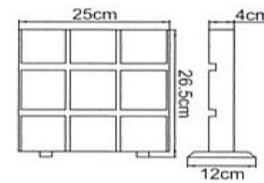

LED decoration light

Size: 25 × 25 × 4cm
27LEDs inside, available with adapter, with base
Colorchanging function