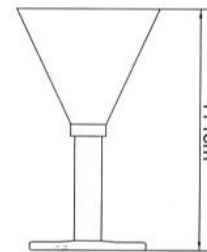

Lighting bar E27 lampholder

Multi-functional lighting bar with E27 lampholder is one developed item based on normal lamp light or LED bulb with E27 base. It is very popular in square, garden, office building and other private courtyard, both for outdoor/indoor use.