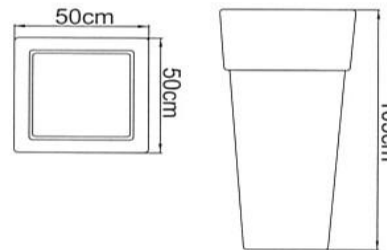

Function:
LEDs inside
with adapter
with remote control
PE material