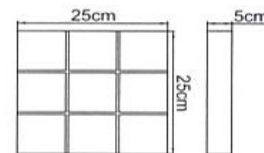

LED decoration light

Size: 25 × 25 × 5cm
27LEDs inside, available with adapter
Colorchanging function