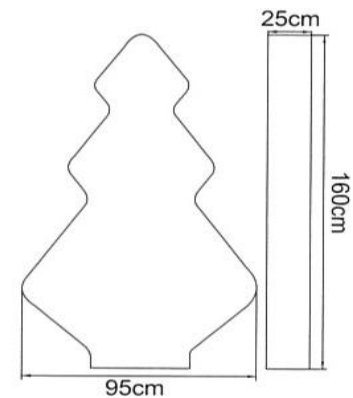

Tree light with E27 lampholder

Multi-functional lighting christmas tree with E27 lampshade is one developed item based on normal lamp light source. We have many color filters to satisfy different customer's need. It is very popular in square, garden, office building and other private courtyard outdoor use.

Tree light with LEDs

Multi-functional lighting christmas tree with LEDs is based on RGB color LED inside, designed by our own R&D development. All functions are worked by remote control. It is very popular in square, garden, office building and other private courtyard outdoor use.

Function:

LEDs inside / with adapter / with remote control / PE material