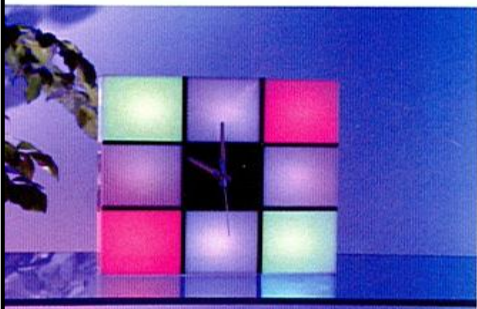

LED decoration light

Size: 25 × 25 × 4cm
27LEDs inside, available with adapter, with base
Colorchanging function