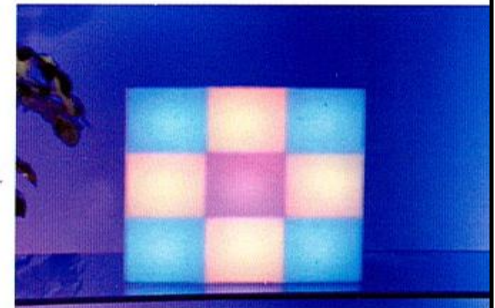

LED decoration light

Size: 25 × 25 × 5cm
27LEDs inside, available with adapter
Colorchanging function