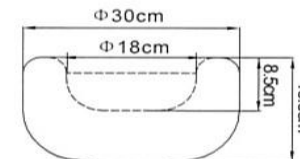

302037

LED fruit bowl

The silky glass LED fruit bowl with colorchanging & select color function will make people have good mood when enjoy life with family. A very good choice for the living room for practical use, and also for decoration.

Function:
15 LEDs / with adapter / colorchanging / select color