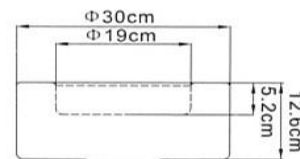

302037

LED fruit bowl

The silky glass LED fruit bowl with colorchanging & select color function will make people have good mood when enjoy life with family. A very good choice for the living room for practical use, and also for decoration.

Function:
15 LEDs / with adapter / colorchanging / select color