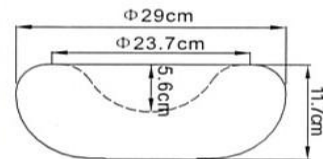

302037

LED fruit bowl

The silky glass LED fruit bowl with colorchanging & select color function will make people have good mood when enjoy life with family. A very good choice for the living room for practical use, and also for decoration.

Function:
15 LEDs / with adapter / colorchanging / select color