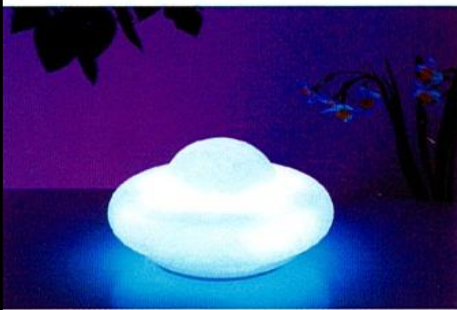

## LED decoration light

Size: 25 × 25 × 5cm  
 27LEDs inside, available with adapter  
 Colorchanging function

the silky glass  
LED decoration light

15LEDs inside, available with adapter  
colorchanging & select color function  
Size: D30 × H22.8cm

the silky glass  
LED decoration light

15LEDs inside, available with adapter  
colorchanging & select color function  
Size: D30 × H29cm

the silky glass  
LED decoration light

15LEDs inside, available with adapter  
colorchanging & select color function  
Size: L15 × W15 × H22cm