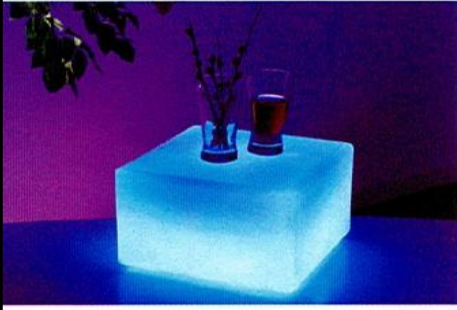

the silky glass
LED decoration light

15LEDs inside, available with adapter
colorchanging & select color function
Size: D30 × H22.8cm

the silky glass
LED decoration light

15LEDs inside, available with adapter
colorchanging & select color function
Size: D30 × H29cm

the silky glass
LED decoration light

15LEDs inside, available with adapter
colorchanging & select color function
Size: L15 × W15 × H22cm