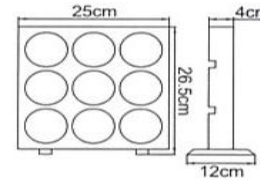

LED decoration light

Size: 25 × 25 × 4cm
27LEDs inside, available with adapter, with base
Colorchanging function