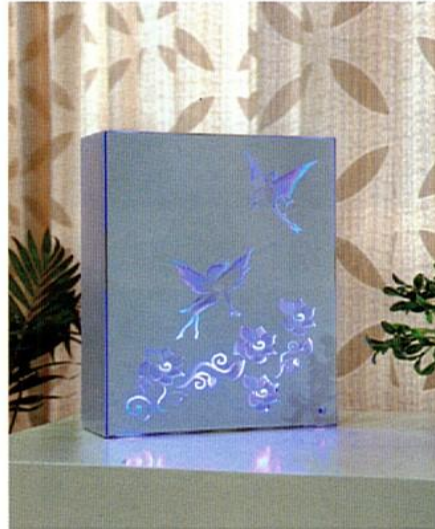

Magic lighting picture

Function:
LEDs inside / with adapter / with remote control / 4 designs per size

Size:A4 36LED