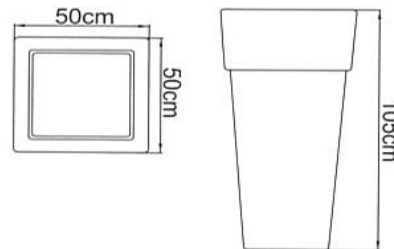

Square lighting pot with E27 lampholder

Multi-functional square lighting pot with E27 lampshade is one developed item based on normal lamp light source. We have 6 color filters to satisfy different customer's need. It is very popular in square garden, office building and other private courtyard outdoor use.