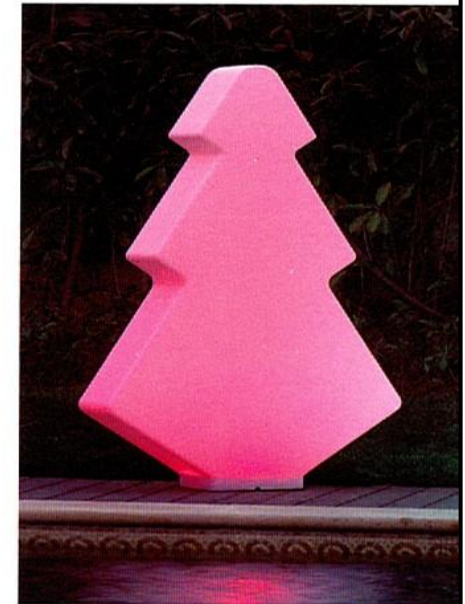

Tree light with E27 lampholder

Multi-functional lighting christmas tree with E27 lampshade is one developed item based on normal lamp light source. We have many color filters to satisfy different customer's need. It is very popular in square, garden, office building and other private courtyard outdoor use.

Tree light with LEDs

Multi-functional lighting christmas tree with LEDs is based on RGB color LED inside, designed by our own R&D development. All functions are worked by remote control. It is very popular in square, garden, office building and other private courtyard outdoor use.

Function:

LEDs inside / with adapter / with remote control / PE material