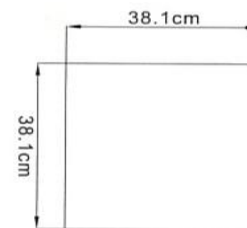

LED cube pot 15" calibre

The multi-functional LED cube pot can be used as a container for potted plant ,to feed goldfish, to assembled as a decoration furniture, also can add a cushion as a stool. All the color function is worked by remote control, include the slow colorchanging , quick colorchanging (speed adjustment)& select colors(brightness adjustment). Both for outdoor and indoor.

Function:
LEDs inside
with adapter
with remote control
PE material