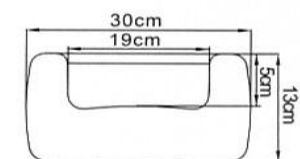

302037

LED fruit bowl

The silky glass LED fruit bowl with colorchanging & select color function will make people have good mood when enjoy life with family. A very good choice for the living room for practical use, and also for decoration.

Function:
15 LEDs / with adapter / colorchanging / select color