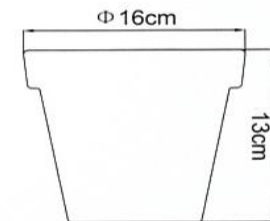

Mini LED flower pot 1LED

Mini LED flower pot is made of 1LED inside, available with 3 size AA battery. There are many cover colors to match the suitable single LED.