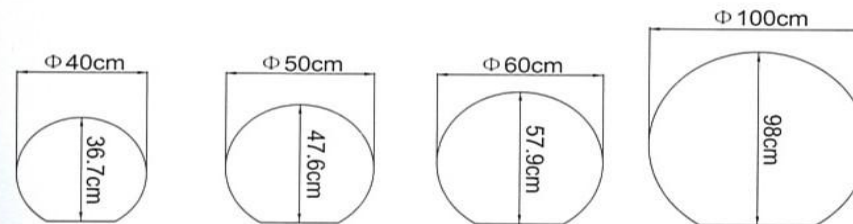

Ball Light with E27 lampholder

Multi-functional ball light with E27 lampshade is one developed item based on normal lamp light source. We have 4 ball sizes and 6 color filters to satisfy different customer's need. It is very popular in square, garden, office building and other private courtyard outdoor use.