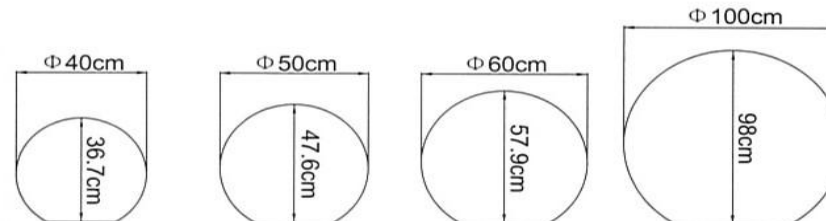

Function:

LEDs inside / with adapter / with remote control / PE material