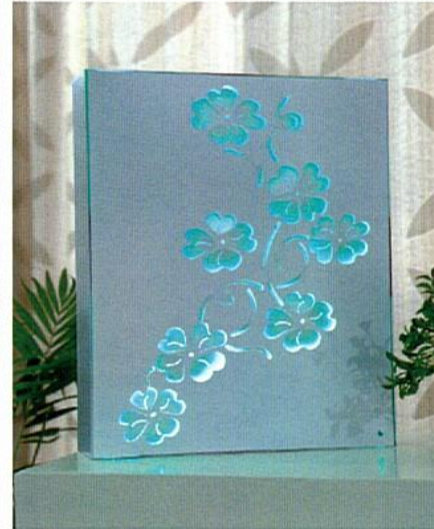

## Mini LED flower pot 15LEDs

Mini LED flower pot is made of 15 LEDs inside, available with 3 size AA battery.  
 There are two kinds colors function for choose.  
 One is only colorchanging automatically function by one button and the other is with both colorchanging & select color function by two buttons.

# Magic lighting picture

Function:  
LEDs inside / with adapter / with remote control / 4 designs per size

Size:A4 36LED

Size:A3 54LED

Size:50 x 50cm 90LED