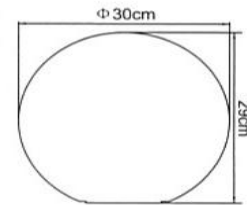

the silky glass
LED decoration light

15LEDs inside, available with adapter
colorchanging & select color function
Size: D30 × H29cm