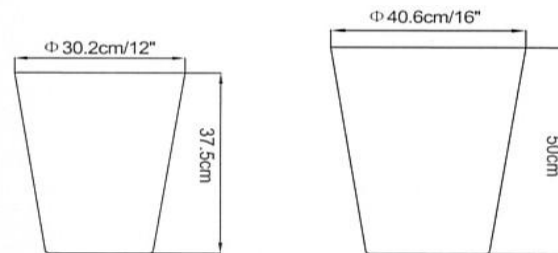

Function:

LEDs inside
with adapter
with remote control
PP/PE material