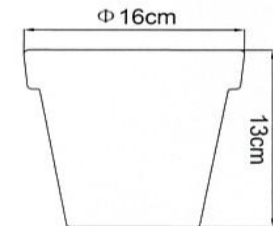

Mini LED flower pot 15LEDs

Mini LED flower pot is made of 15 LEDs inside, available with 3 size AA battery.
There are two kinds colors function for choose.
One is only colorchanging automatically function by one button and the other is with both colorchanging & select color function by two buttons.

Function:
15 LEDs / colorchanging / select color