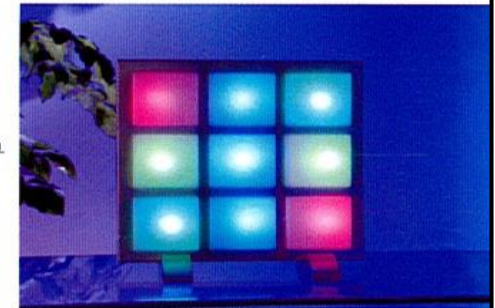

LED decoration light

Size: 25 × 25 × 4cm
27LEDs inside, available with adapter, with base
Colorchanging function