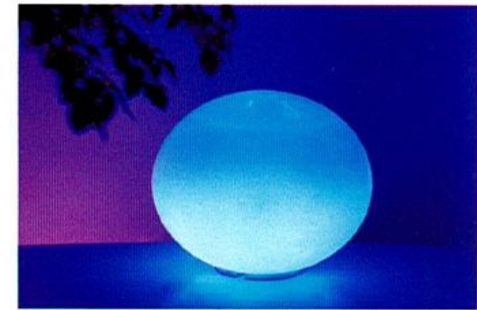

the silky glass
LED decoration light

15LEDs inside, available with adapter
colorchanging & select color function
Size: D30 × H29cm