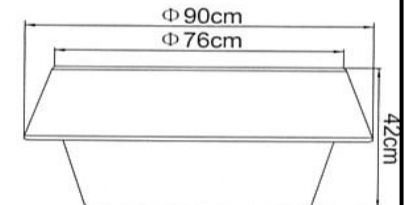

Function:

LEDs inside / with adapter / with remote control / PE material