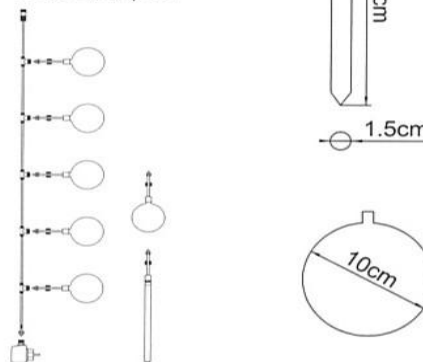

302046 Remarks:  
D:10cm 48 LEDs per item  
with adapter

302020 Remarks:  
D:1.5cm H:19cm  
13 LEDs per item  
with adapter