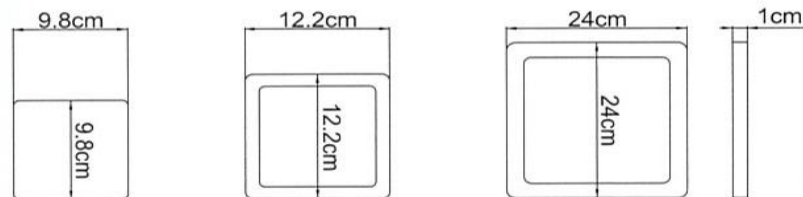

SPECIFICATIONS:

LED qty	SMD 16PCS	SMD 36PCS	SMD 64PCS
input voltage	AC85~265V	AC85~265V	AC85~265V
output voltage	DC17V	DC22V	DC22V
output current	240MA	360MA	660MA
power	4.5W	8W	12W