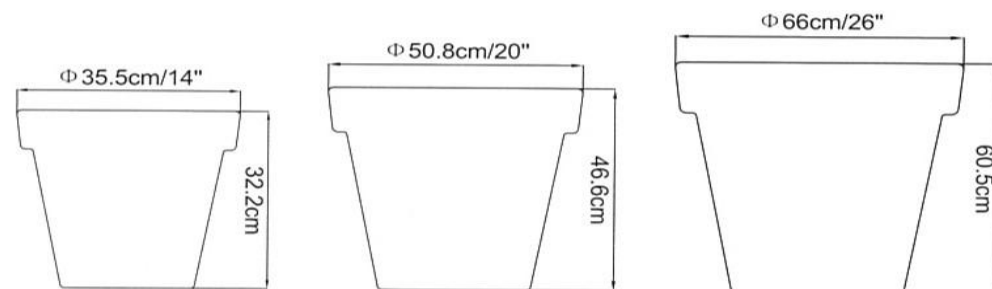

Function:
LEDs inside
with adapter
with remote control
PP/PE material