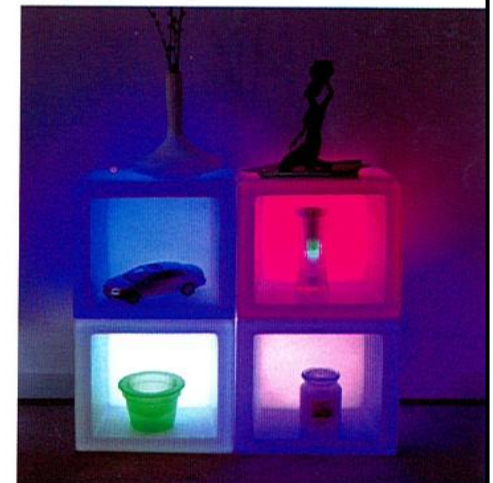

LED cube pot 15" calibre

The multi-functional LED cube pot can be used as a container for potted plant ,to feed goldfish, to assembled as a decoration furniture, also can add a cushion as a stool. All the color function is worked by remote control, include the slow colorchanging , quick colorchanging (speed adjustment)& select colors(brightness adjustment). Both for outdoor and indoor.

Function:
LEDs inside
with adapter
with remote control
PE material