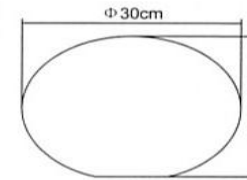

## LED decoration light

Size: 25 × 25 × 5cm  
 27LEDs inside, available with adapter  
 Colorchanging function

the silky glass  
LED decoration light

15LEDs inside, available with adapter  
colorchanging & select color function  
Size: D30 × H22.8cm